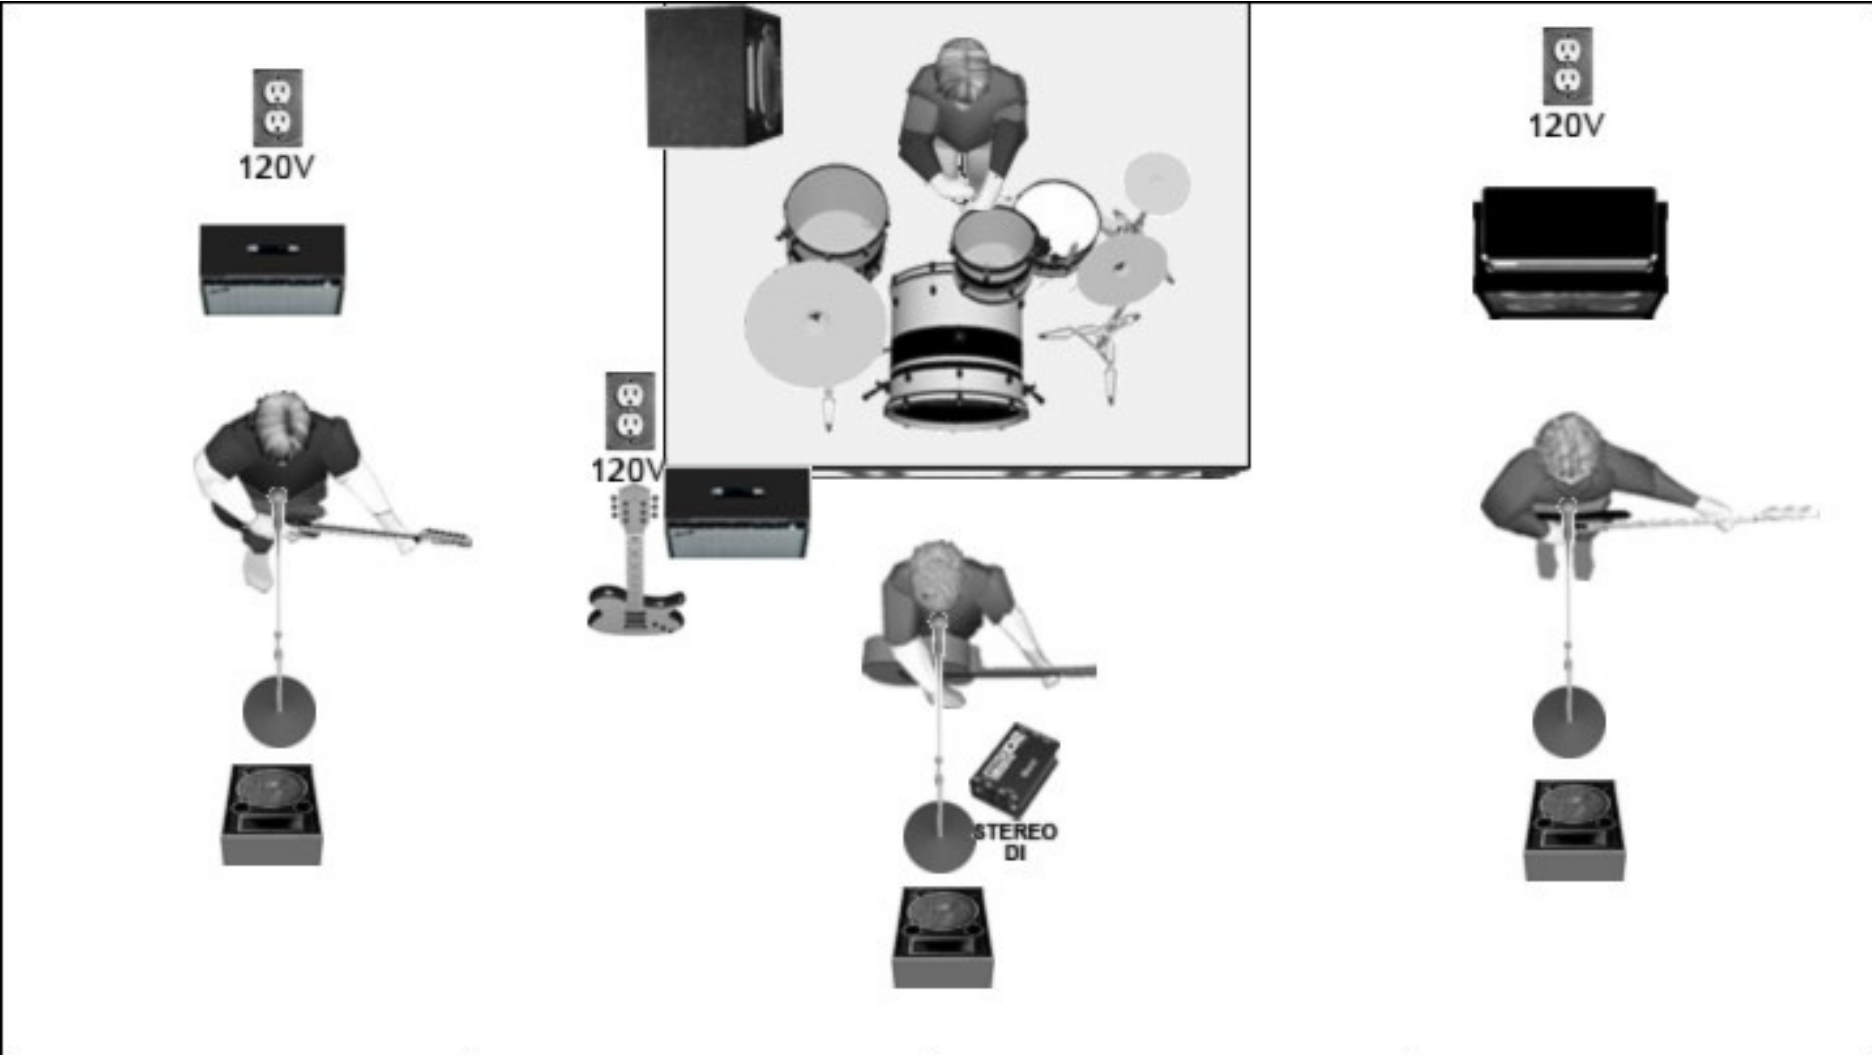

MATT WOODS STAGE PLOT

Guitar Player
 1 - Guitar Amp
 Power Drop
 1 - Monitor
 1 - Vocal Mic

Matt Woods
 1 - Guitar Amp
 1 - DI
 Power Drop
 1 - Monitor
 1 - Vocal Mic

Drummer
 1 - Side Fill
 1 - Vocal Mic

Bass Player
 1 - Bass Amp
 Power Drop
 1 - Monitor
 1 - Vocal Mic